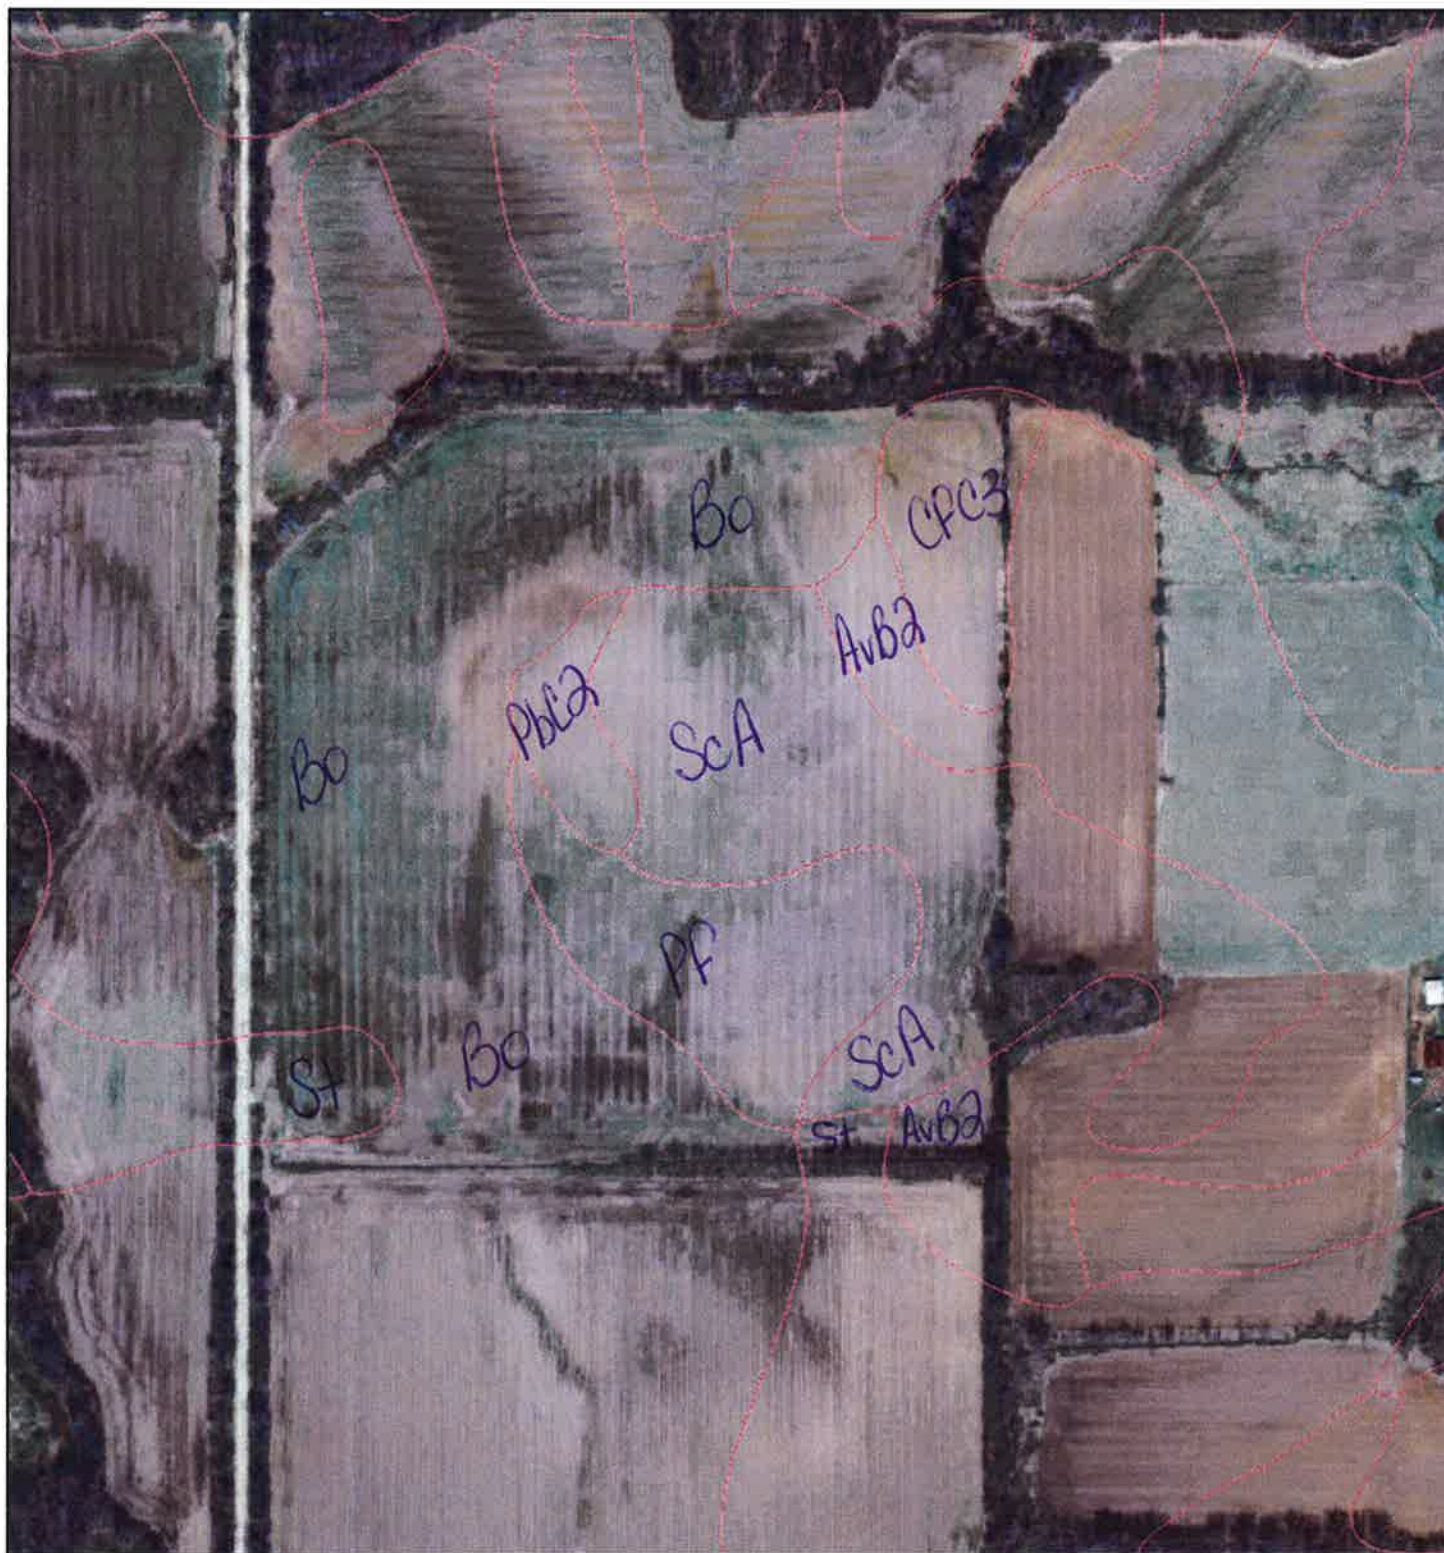

Gastineau Soils Map

April 23, 2015

1:4,000

□ Soil Survey (SSURGO) 2015

AvB2 - Ava

ScA - Shakamak Silt Loam

Bo - Bonnie

Cfc3 - Cincinnati Silt Loam

Pbc2 - Parke Silt Loam

Pf - Peoga Silt Loam

St - Stencel Silt Loam